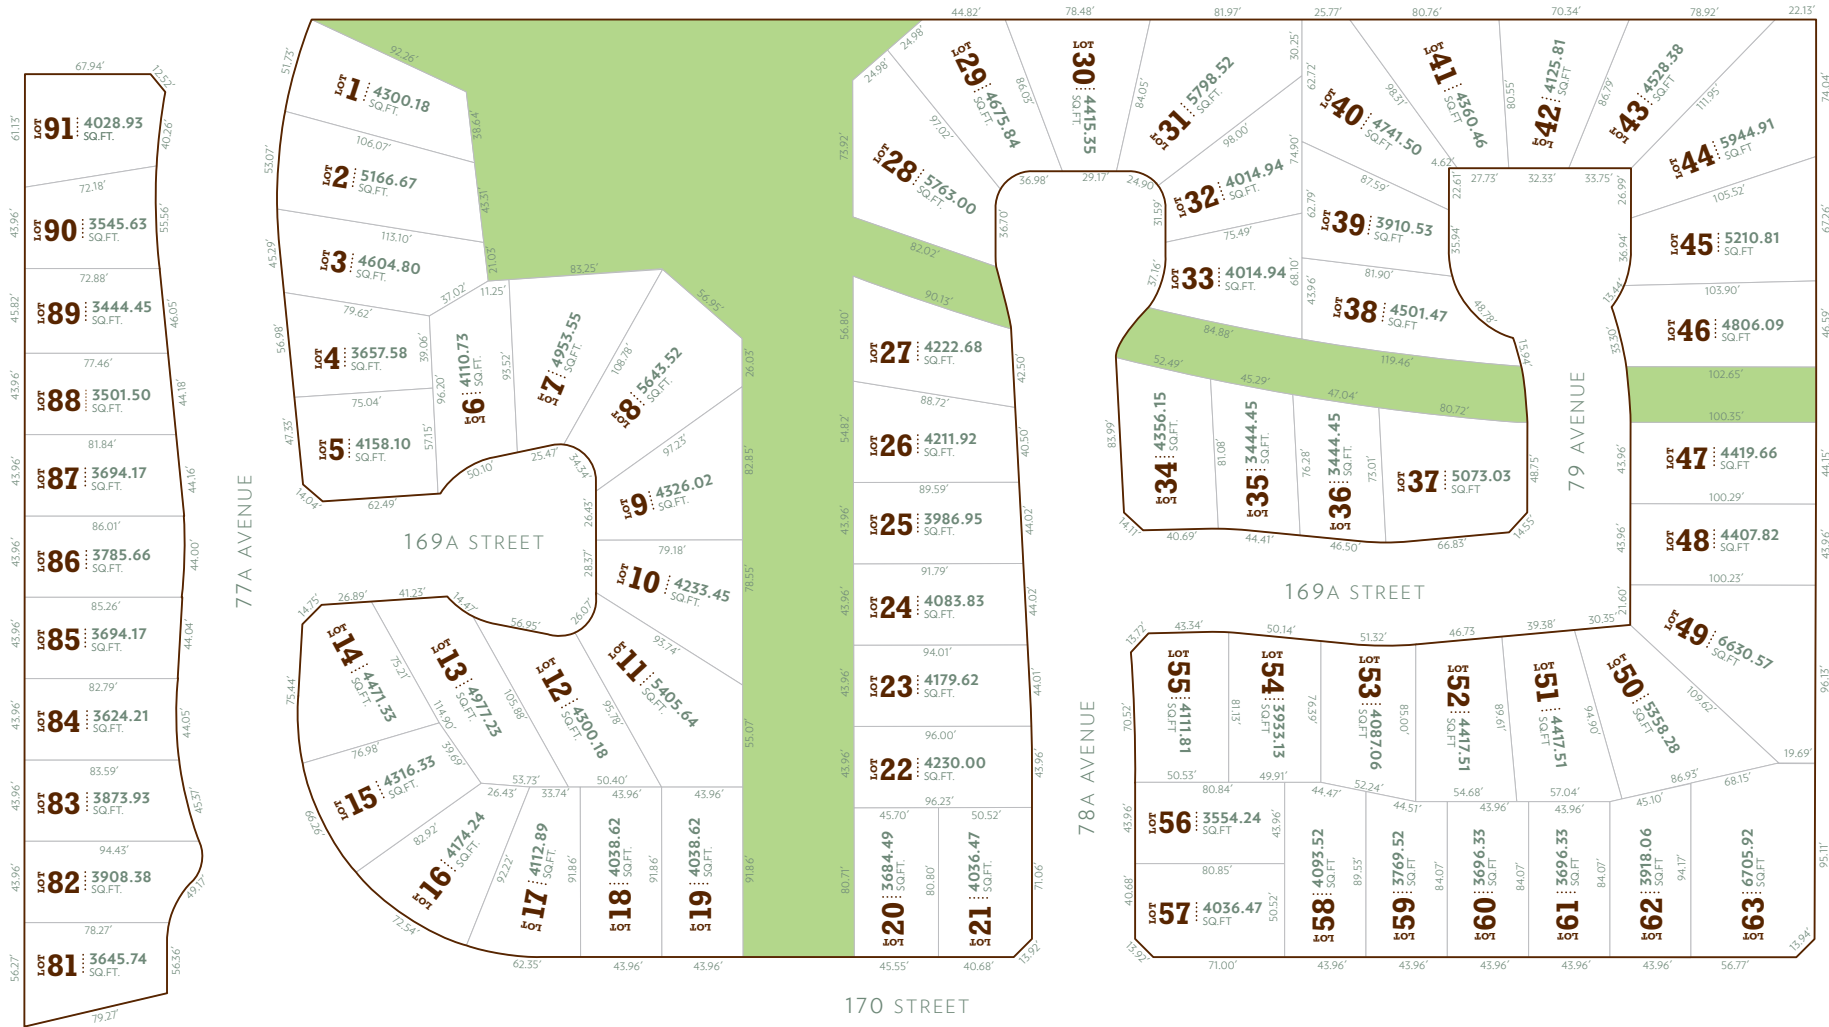

THE
LINKS

Surrey Golf Course

Foxridge Homes
a QUALICO® company

*ON SOME LOTS THE ARC LENGTHS AND STRAIGHT LINE MEASUREMENTS HAVE BEEN ADDED TOGETHER, THEREFORE THE DIMENSIONS ARE APPROXIMATE.